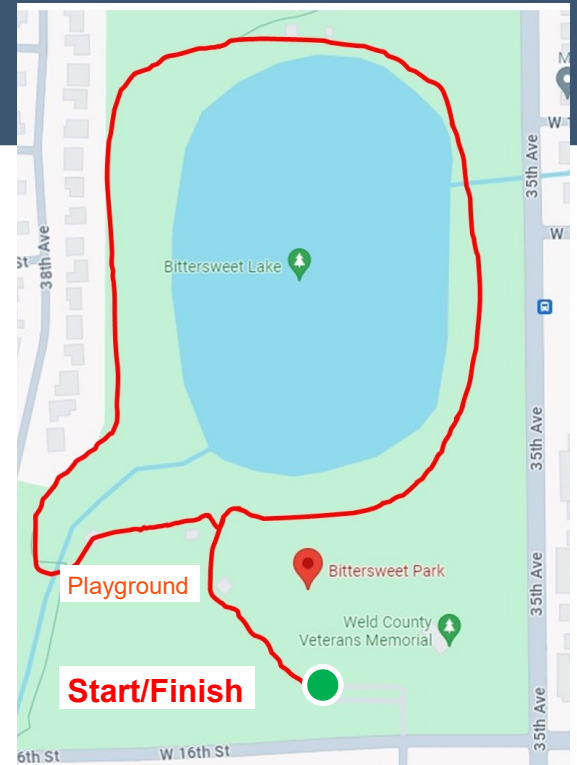

Run for the Trees—May 9, 2026 - 10:45 a.m. In-person

Mehaffey Park
3285 W. 22nd St..
Loveland, CO 80538

Run for the Trees
Saturday, May 9, 2026 10:45 a.m.

From Hwy 34 (Eisenhower Road) and Wilson Road, go north on Wilson Road to W. 22nd St. Turn left and follow 22nd to the south entrance to Mehaffey Park and turn right into parking lot.

Desde Hwy 34 (Eisenhower Road) y Wilson Road, vaya hacia el norte por Wilson Road hasta W. 22nd St. Gire a la izquierda y siga por la calle 22nd hasta la entrada sur del Parque Mehaffey y voltee a la derecha hacia el estacionamiento.

[Uchealth/healthyhearts](https://www.uchealth.org/healthyhearts)

[UCHealth—Healthy Hearts and Minds](https://www.facebook.com/UCHealthHealthyHeartsandMinds)

June—On-your-own

Bittersweet Park
35th Ave. & 16th St.
Greeley, CO 80634

From US-34 BUS (Business), turn right on 35th Ave. Turn right on West 16th St. Park in the parking lot near the Veterans Memorial and walk towards the playground.

De US-34 BUS (Business), gire a la derecha en 35th Ave. Gire a la derecha en West 16th St. Aparque en el estacionamiento cerca del Veterans Memorial y camine hacia el patio de recreo.